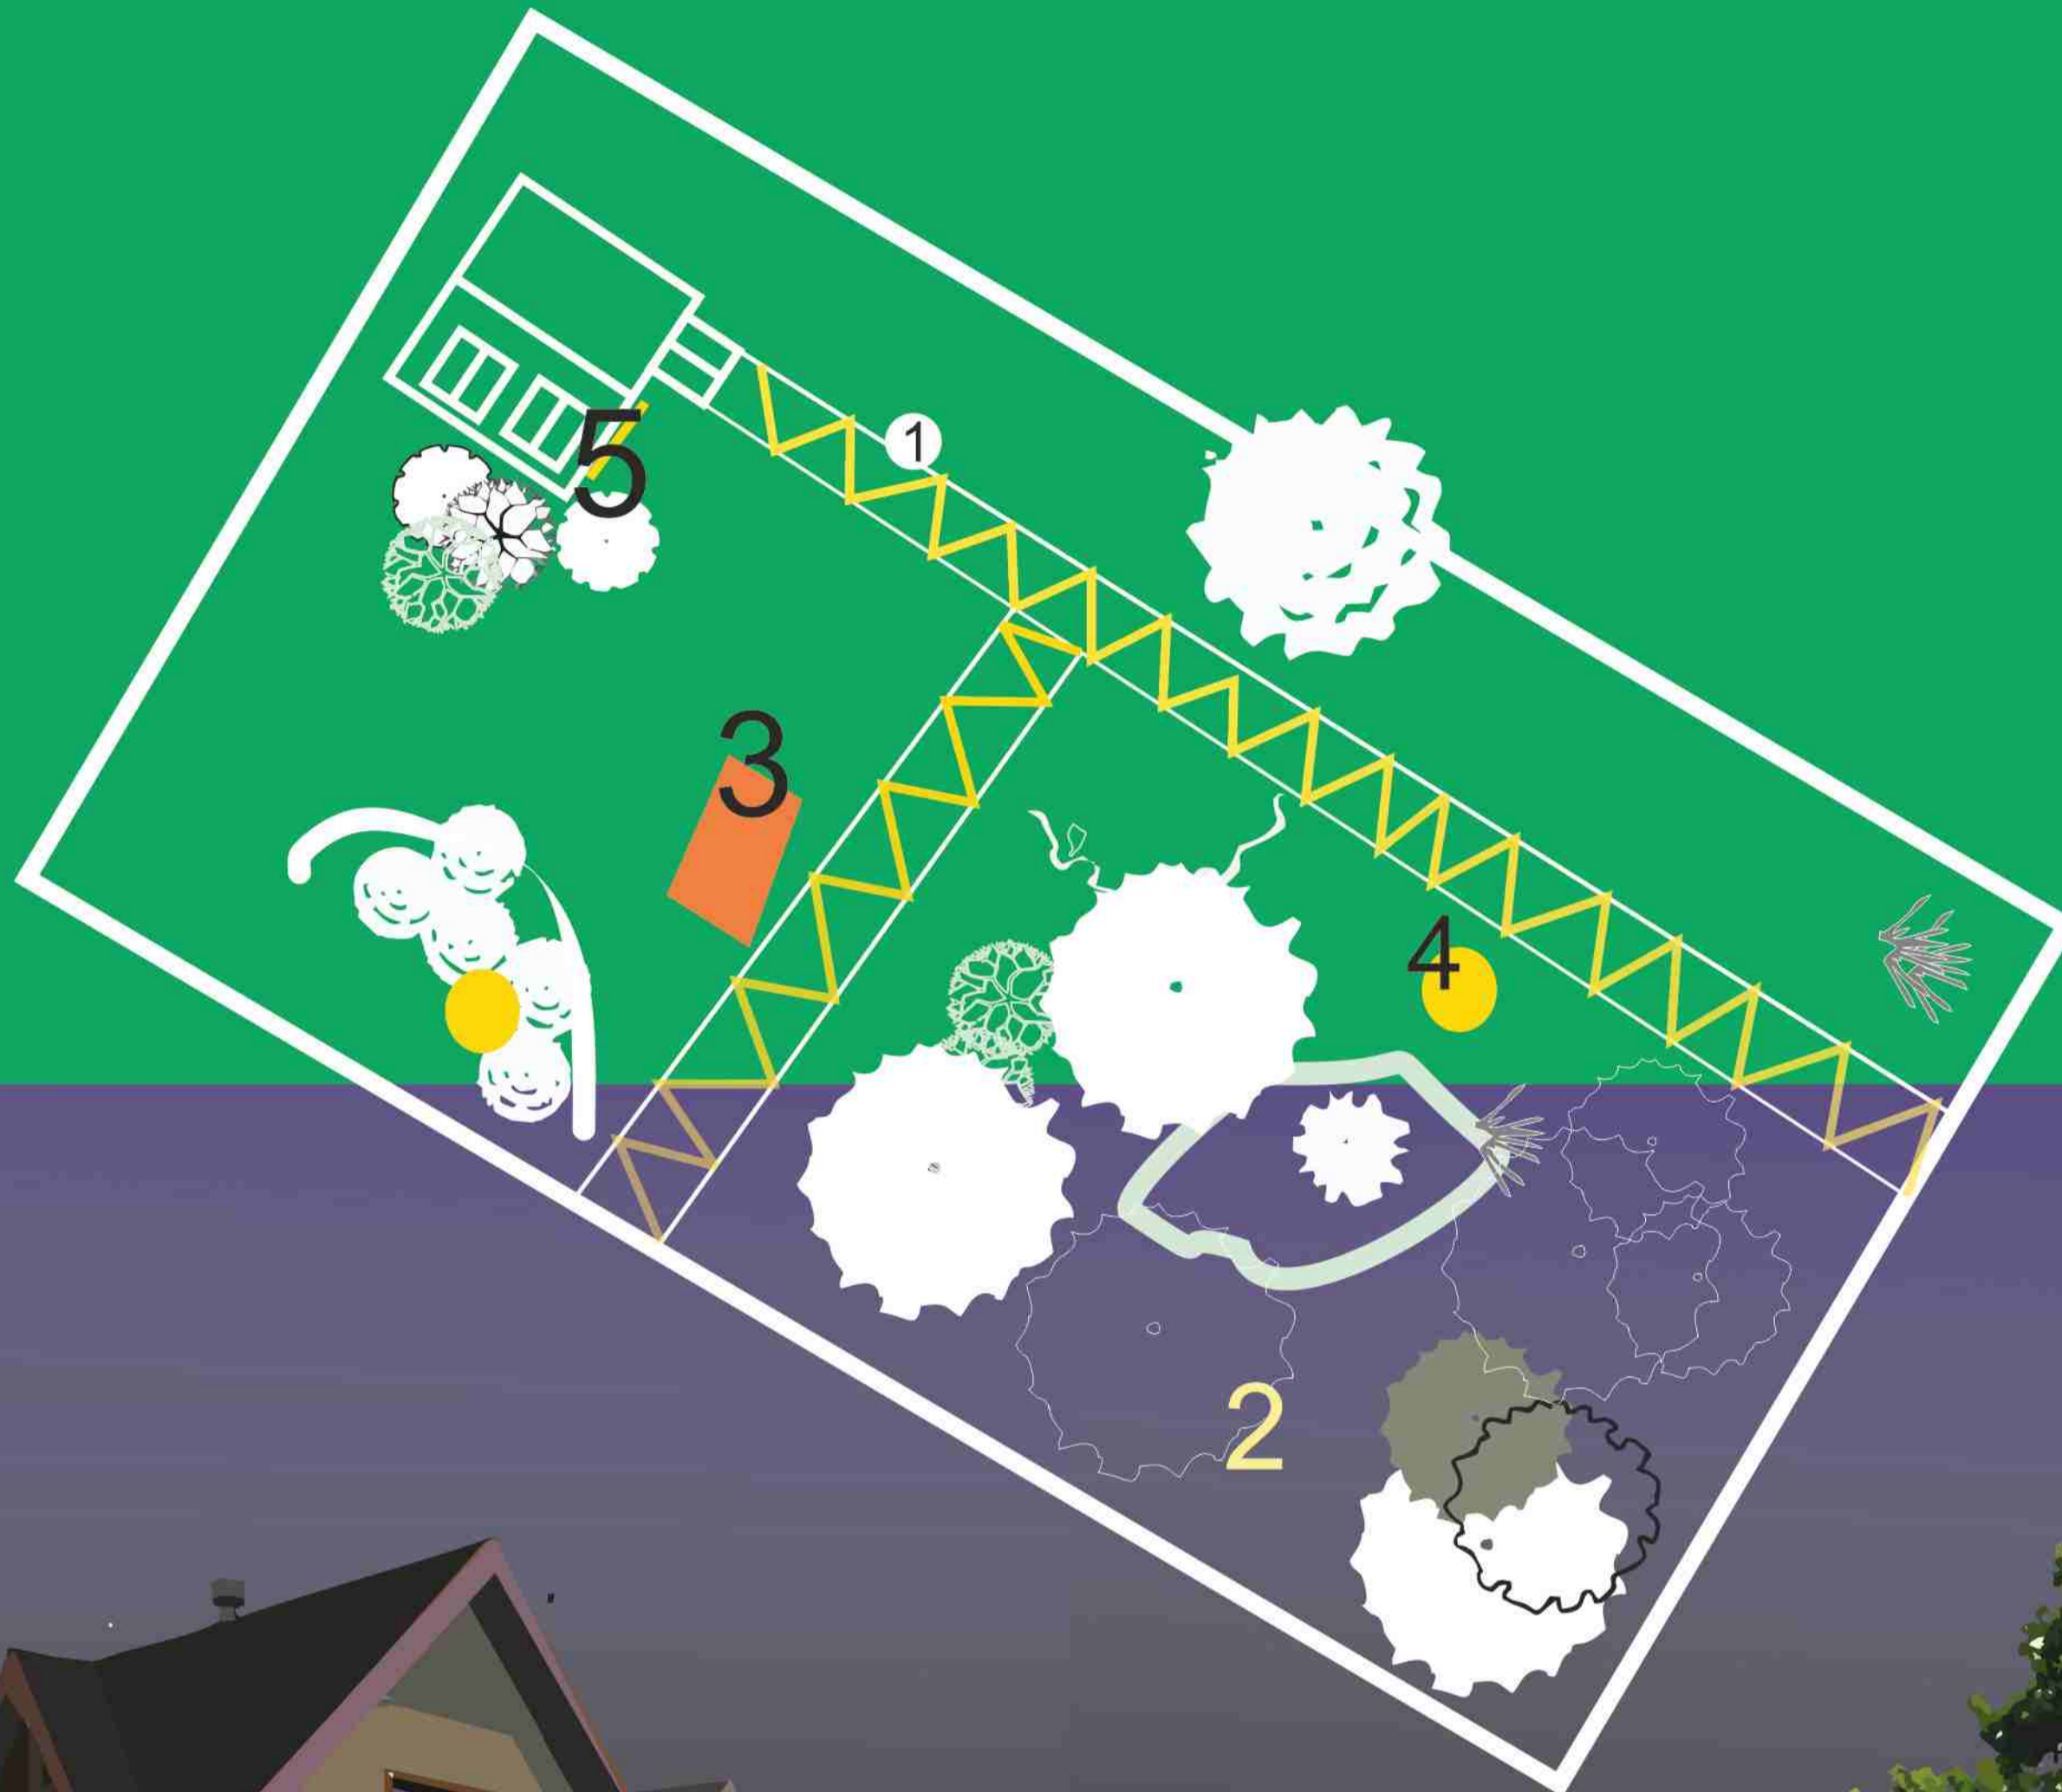

MAZE CURVE GARDEN

LIGHT YOUR GARDEN 2016

The right color in the right place can address many issues, from improving a bland summer scene to keeping up with a garden bed in prominent view. By taking a look at common garden issues and ways to use color solution strategies to address them, you will step into the garden with a shimmer, more optimistic altitude.

5 GARDEN WALL LIGHTS
(The light is scattered)

4 GARDEN OUTDOOR LIGHTING
(The light is scattered)

3 GARDEN OUTDOOR LIGHTING
(The light is scattered)

2 СКРЫТЫЕ СВЕТИЛЬНИКИ
HID LAMPS

1 GARDEN OUTDOOR LIGHTING
(The light is scattered)